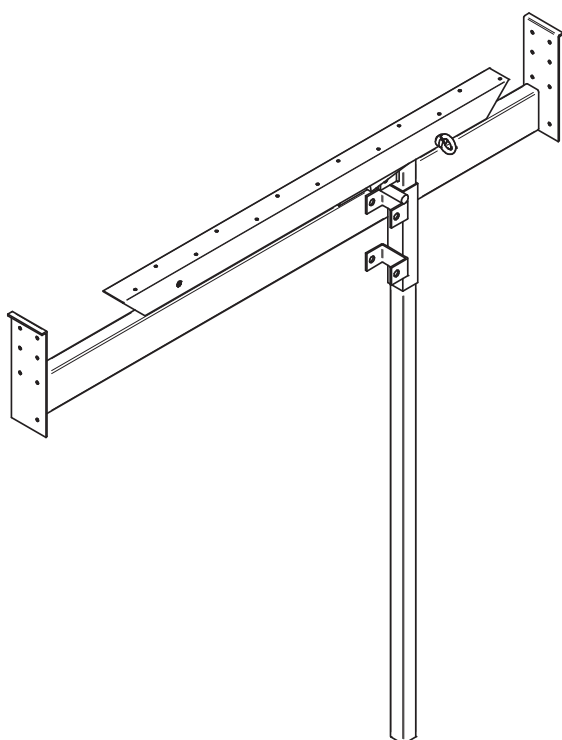

MarTop opening mechanism

Opening mechanism in smoke hatch

Manual opening (emergency opening)

Construction of opening mechanism

Motor 24V/48V

Smoke and heat control systems