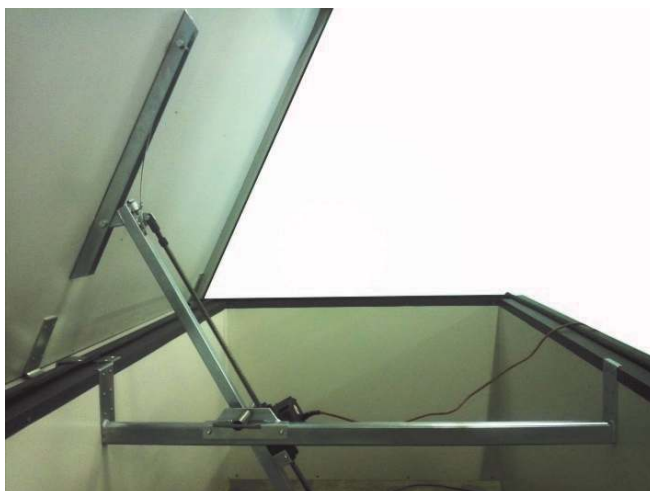

MarTop opening mechanism

Opening mechanism in smoke hatch

Manual opening (emergency opening)

Construction of opening mechanism

Motor 24V/48V

Smoke and heat control systems